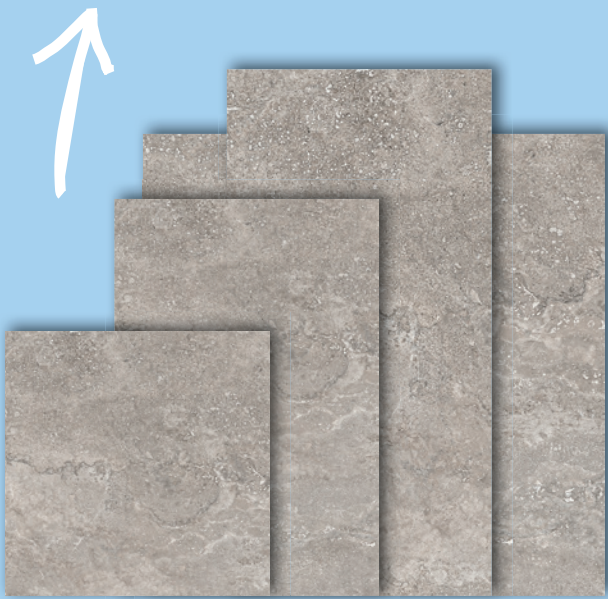

STORM

FORMATE:
60 X 60 X 2 CM
90 X 60 X 2 CM
120 X 60 X 2 CM
100 X 100 X 2 CM